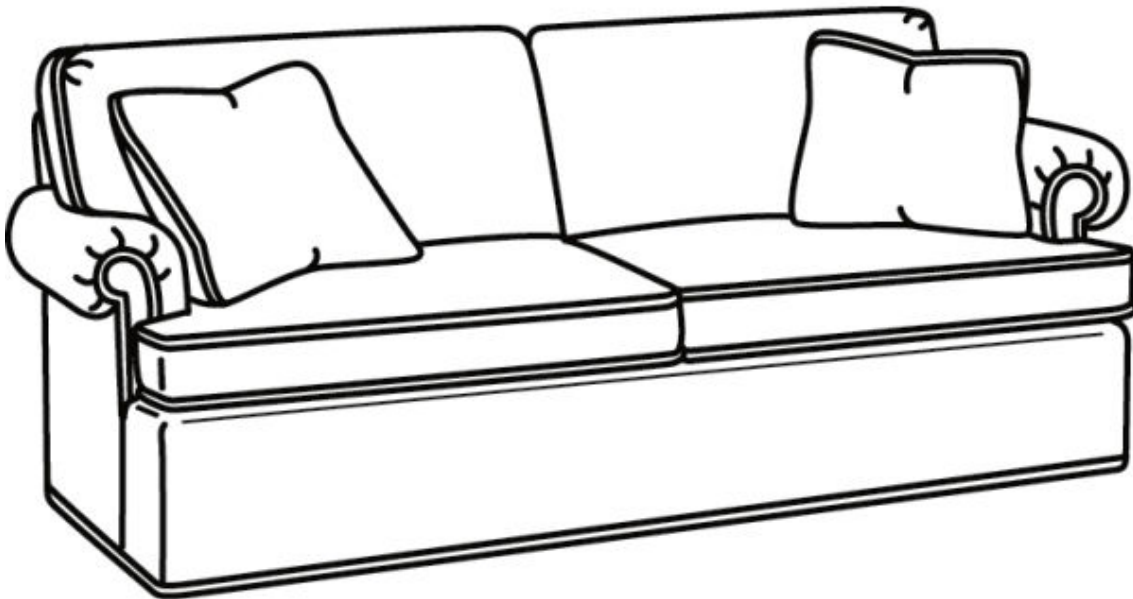

# CR LAINÉ<sup>®</sup>

STYLE • COMFORT • COLOR

**CD8600 Series / CD8602R**

Outside: 78"W x 38"D x 38"H

Inside: 60"W x 22"D

Seat: 21.5"H

Arm: 25.5"H

Back Rail Height: 30.5"H