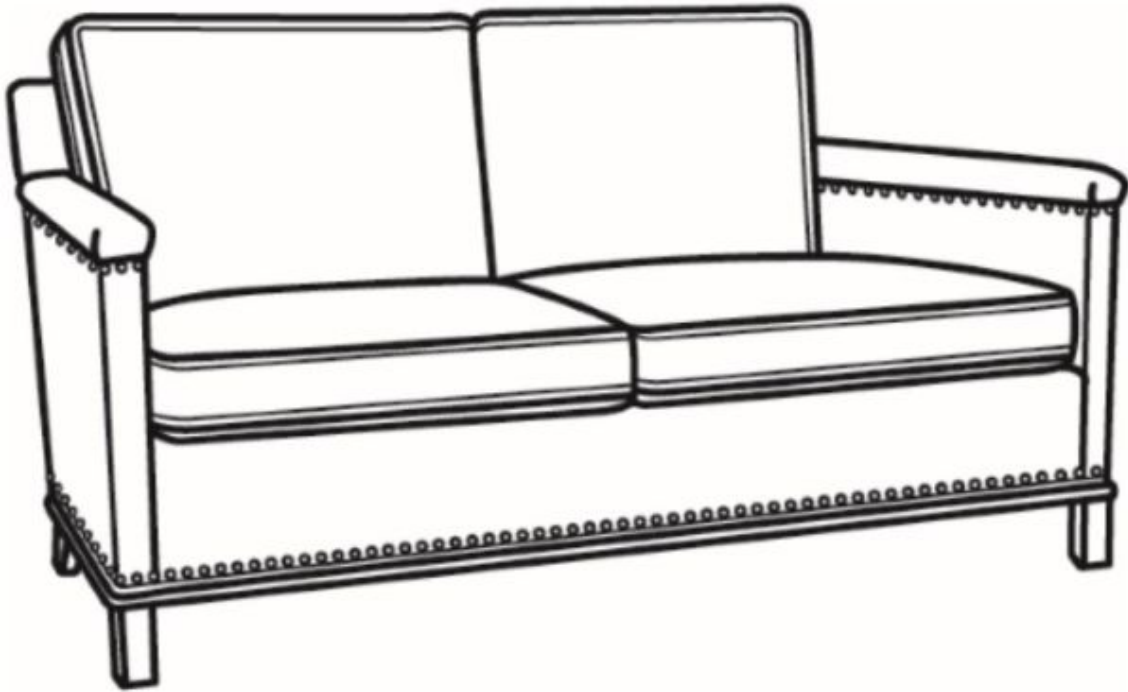

# CR LAINÉ<sup>®</sup>

STYLE • COMFORT • COLOR

**Gotham / L5534**

Outside: 53"W x 35"D x 34"H

Inside: 47"W x 21"D

Seat: 19"H

Arm: 25"H

Back Rail Height: 31"H