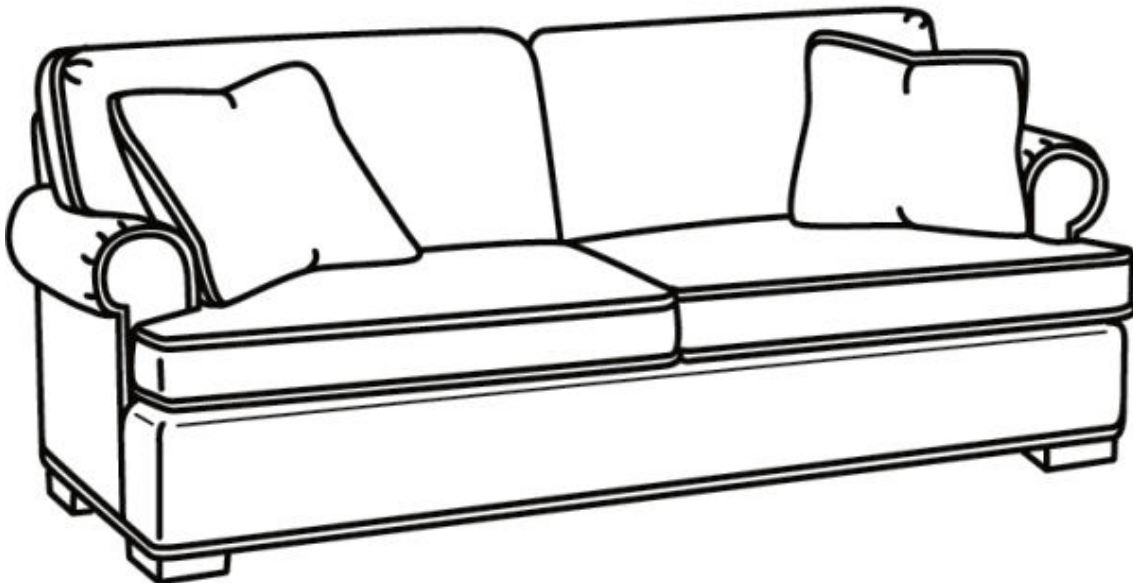

# CR LAINÉ<sup>®</sup>

STYLE • COMFORT • COLOR

**CD8600 Series / CD8602S**

Outside: 78"W x 38"D x 38"H

Inside: 60"W x 22"D

Seat: 21.5"H

Arm: 25.5"H

Back Rail Height: 30.5"H