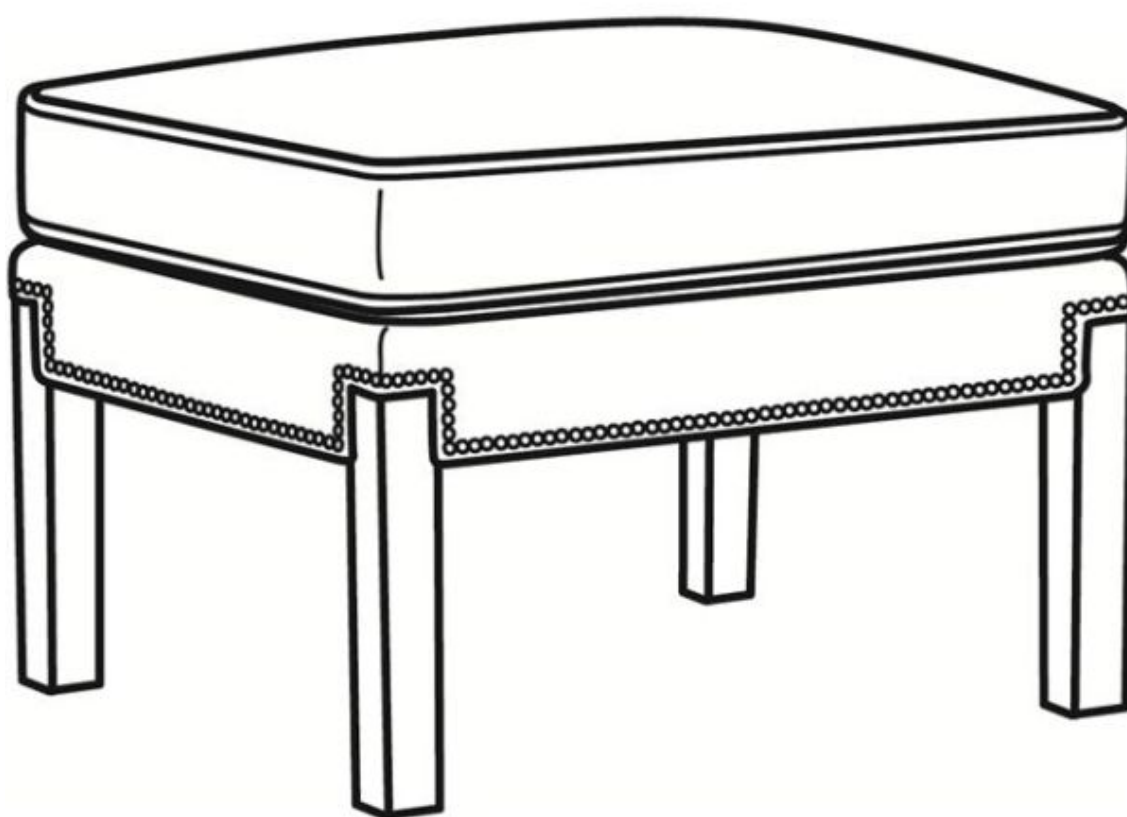

CR LAINÉ[®]

STYLE • COMFORT • COLOR

Brantley / L5705-07
Outside: 26.5"W x 22"D x 19"H