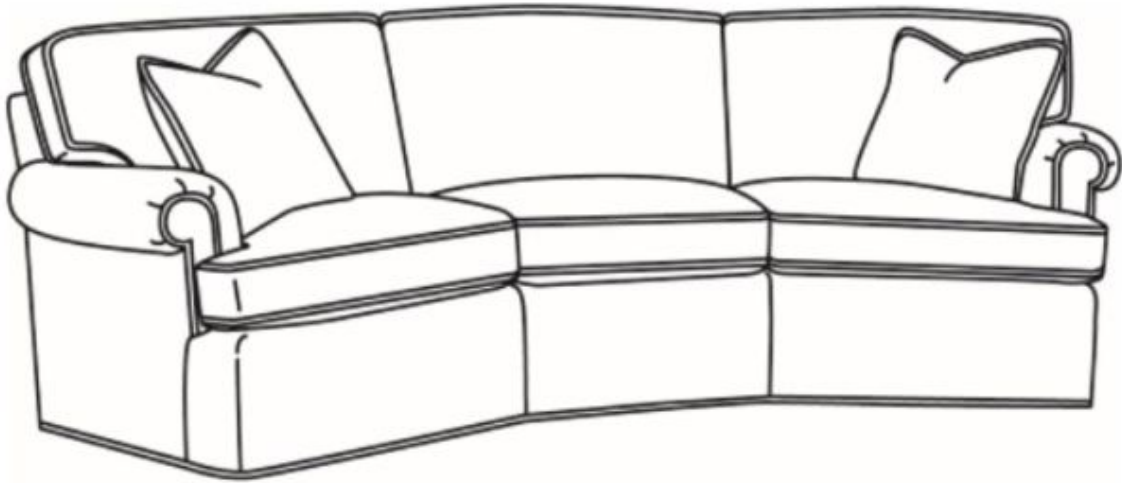

CR LAINÉ[®]

STYLE • COMFORT • COLOR

CD86 Series / CD8603R

Outside: 115"W x 51"D x 38"H

Seat: 21.5"H

Arm: 25.5"H

Back Rail Height: 30.5"H