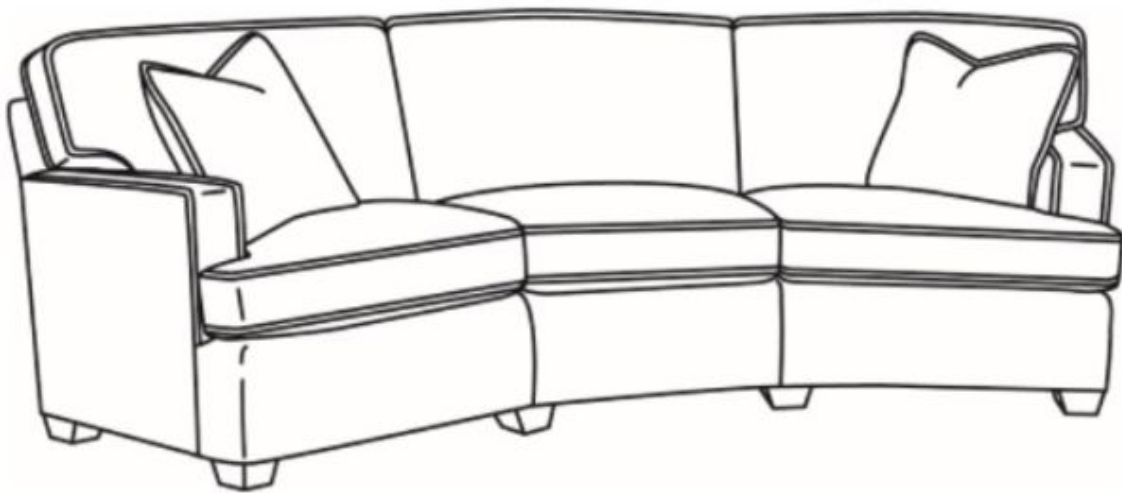

CR LAINÉ[®]

STYLE • COMFORT • COLOR

CD8600 Series / CD8603T

Outside: 115"W x 51"D x 38"H

Seat: 21.5"H

Arm: 25.5"H

Back Rail Height: 30.5"H