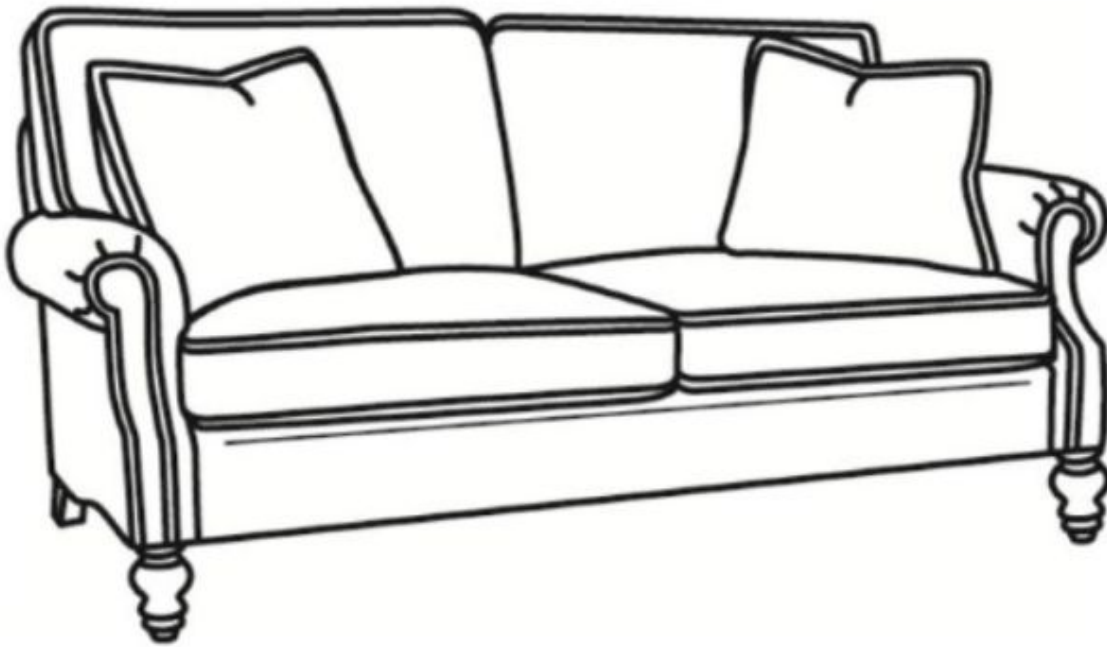

CR LAINÉ[®]

STYLE • COMFORT • COLOR

Peyton / L6994

Outside: 60"W x 38"D x 40"H

Inside: 46"W x 22"D

Seat: 21"H

Arm: 25"H

Back Rail Height: 33.5"H