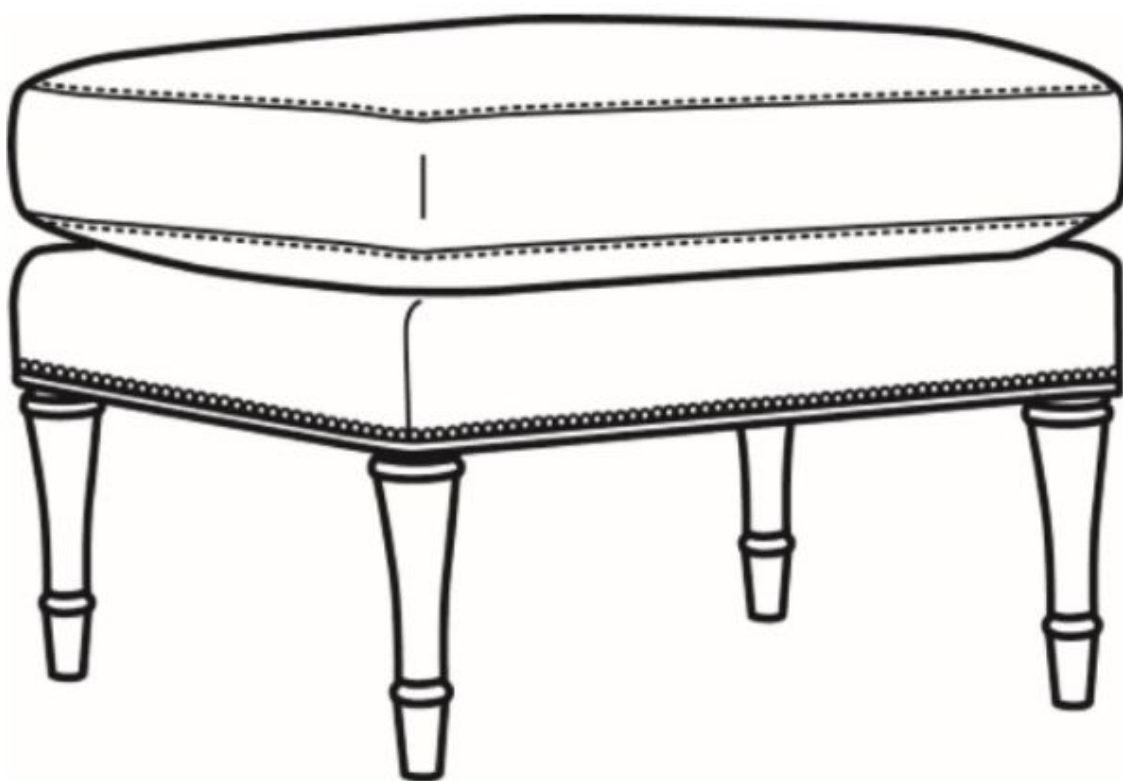

CR LAINÉ[®]

STYLE • COMFORT • COLOR

Brinkley / L7195-07
Outside: 28"W x 21"D x 21.5"H