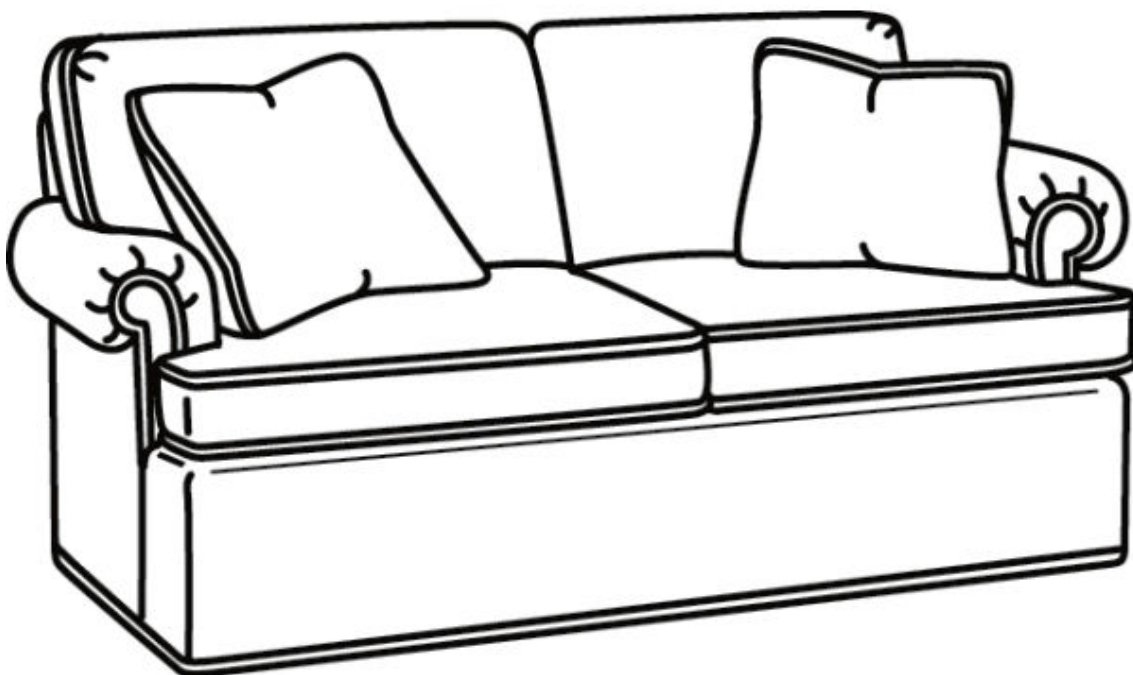

# CR LAINÉ<sup>®</sup>

STYLE • COMFORT • COLOR

**CD8600 Series / CD8604R**

Outside: 65"W x 38"D x 38"H

Inside: 47"W x 22"D

Seat: 21.5"H

Arm: 25.5"H

Back Rail Height: 30.5"H