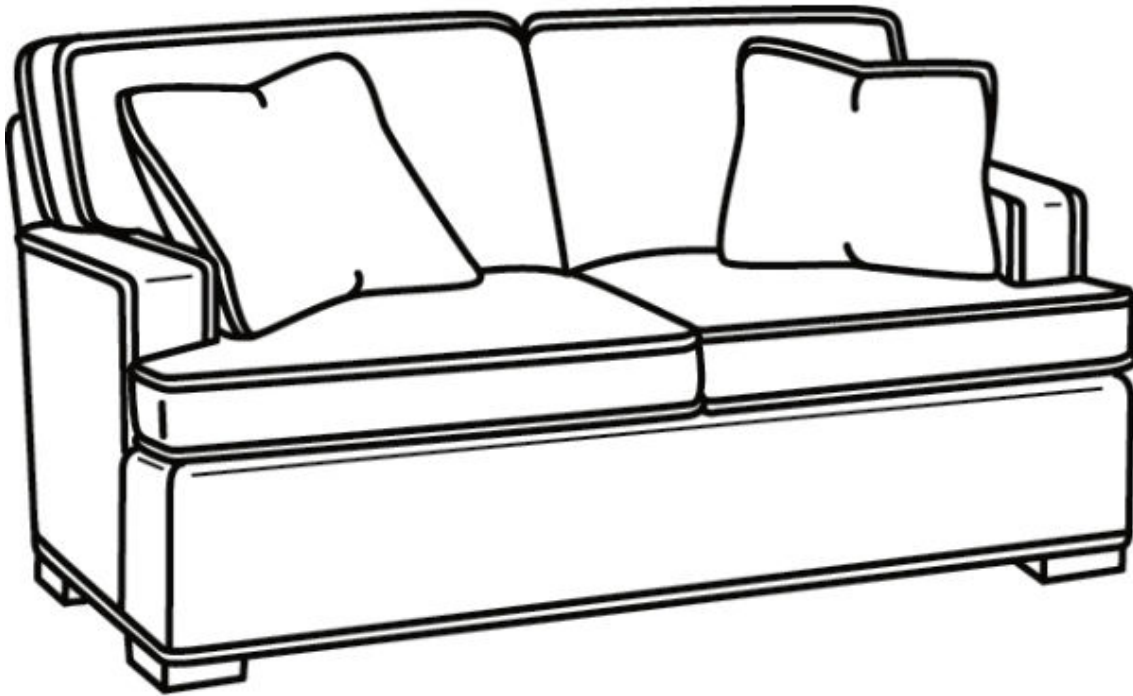

CR LAINÉ[®]

STYLE • COMFORT • COLOR

CD8600 Series / CD8604T

Outside: 60"W x 38"D x 38"H

Inside: 47"W x 22"D

Seat: 21.5"H

Arm: 25.5"H

Back Rail Height: 30.5"H