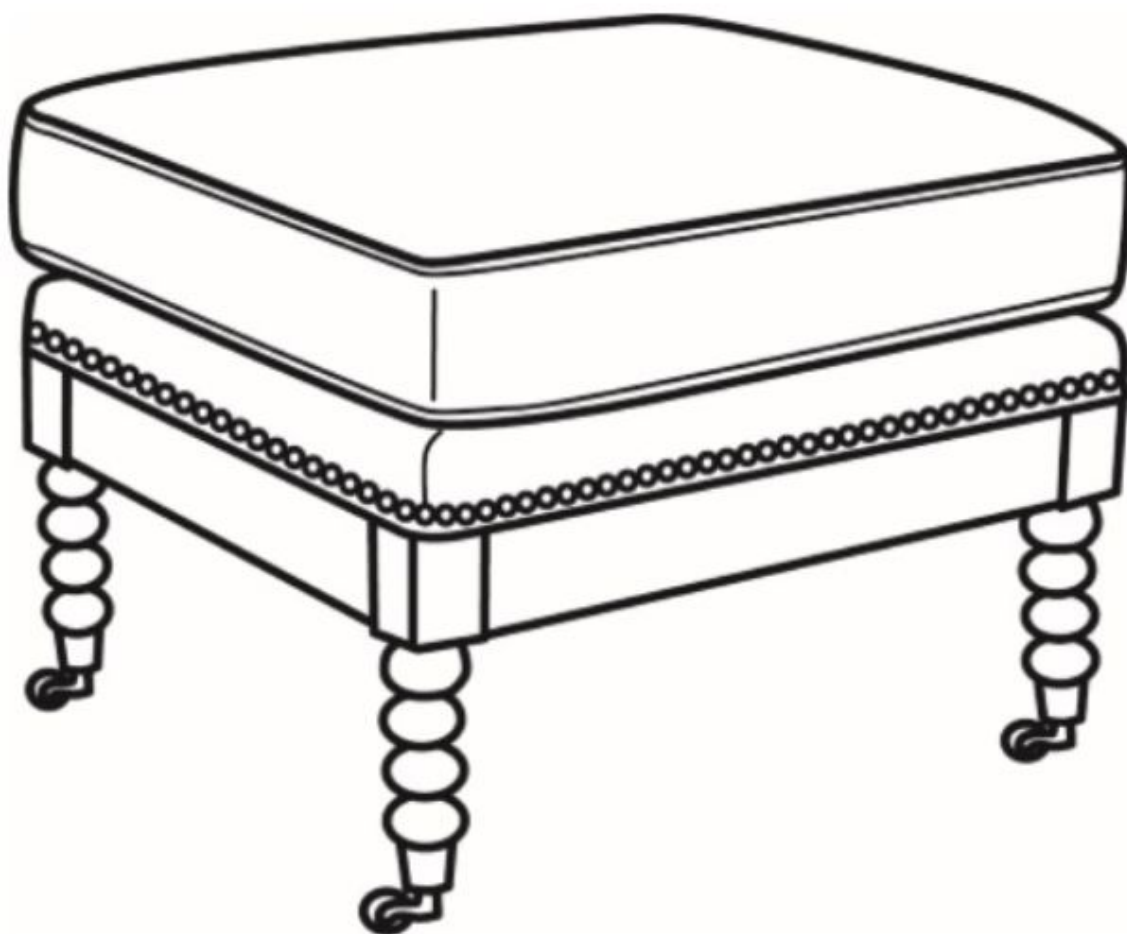

CR LAINÉ[®]

STYLE • COMFORT • COLOR

Spool / L9127
Outside: 24"W x 20"D x 20"H